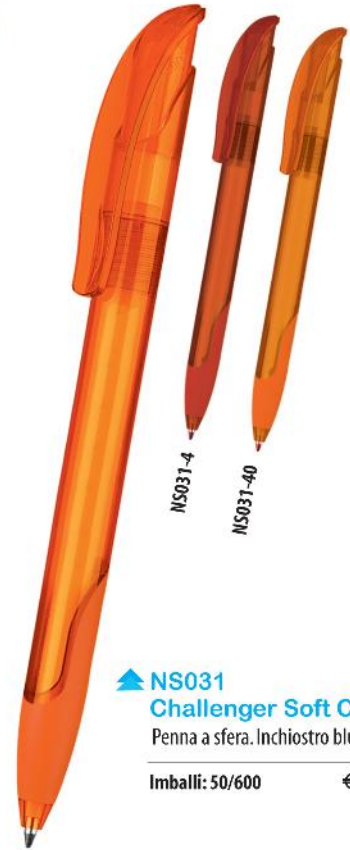

Imballi: 50/300 € 4,30

**N082 Nicole** ▶

Penna a sfera.  
Inchiostro blu.

Imballi: 100/500 € 2,00

N082-82/1

N082-82/20

**N040 Slim** ▶

Penna a sfera a rotazione.  
Inchiostro blu.

Imballi: 50/500 € 1,95

N040-1/82

← **N039 Mini**

Penna a sfera a rotazione.  
Inchiostro blu.

Imballi: 50/500 € 3,45

N039-1

*Rowland  
to your letter  
and I have  
they about the  
it is all right  
try as few  
we have less  
too, it he is  
a mind*

Certificate

ing characteristics of antibac pen:  
 erated directly into the ... material itself. The  
 me of the pen witho ... decreasing.  
 onent which is u ... the material, the pen  
 ungus.  
 ia in a period of 24 ... (minimum period ...  
 A and G. Difficile ba ...  
 / migration of elem ...  
 the printing collor ...  
 ANTIBACTERIAL  
 GERMANY

**NS034 Antibac**  
 Penna antibatterica a sfera.  
 Inchiostro nero.  
 Imballi: 100/500 € 1,25

**NS005 Point**  
 Penna a sfera. Inchiostro blu.  
 Imballi: 100/1000 € 2,30

**NS031 Challenger Soft Clear**  
 Penna a sfera. Inchiostro blu.  
 Imballi: 50/600 € 1,25