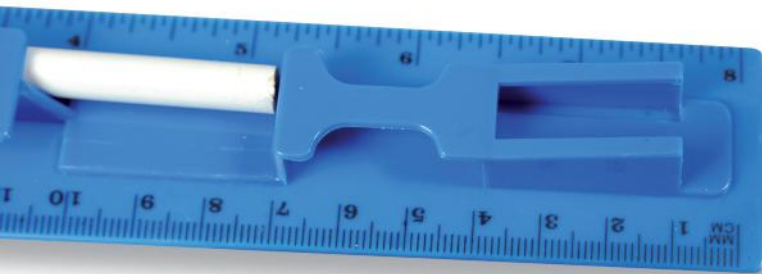

Imballi: 50/500 € 1,95

N040-1/82

← **N039 Mini**

Penna a sfera a rotazione.  
Inchiostro blu.

Imballi: 50/500 € 3,45

N039-1

*Rowland  
to your letter  
and I have  
they about the  
it is all right  
try as few  
we have less  
too, it he is  
a mind*

Certificate

ing characteristics of antibac pen:  
 erated directly into the ... material itself. The  
 me of the pen witho ... decreasing.  
 onent which is u ... the material, the pen  
 ungus.  
 ia in a period of 24 ... (minimum period ...  
 A and G. Difficile ba ...  
 / migration of elem ...  
 the printing collor ...  
 ANTIBACTERIAL  
 GERMANY