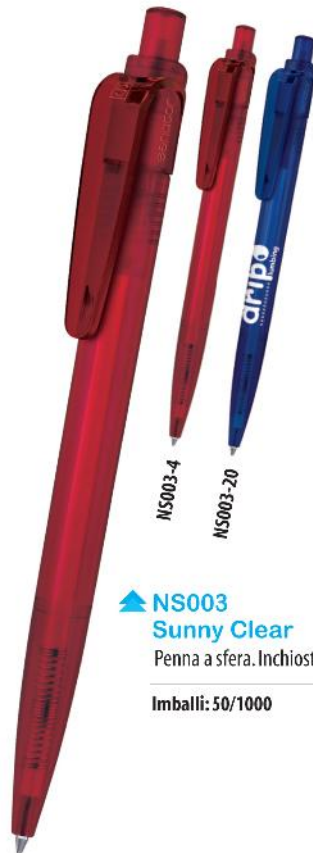

Imballi: 50/500 € 1,95

N040-1/82

← **N039 Mini**

Penna a sfera a rotazione.  
Inchiostro blu.

Imballi: 50/500 € 3,45

N039-1

*Rowland  
to your letter  
and I have  
they about the  
it is all right  
try as few  
we have less  
too, it he is  
a mind*

**NS034 Antibac**  
 Penna antibatterica a sfera.  
 Inchiostro nero.  
 Imballi: 100/500 € 1,25

**NS005 Point**  
 Penna a sfera. Inchiostro blu.  
 Imballi: 100/1000 € 2,30

**NS031 Challenger Soft Clear**  
 Penna a sfera. Inchiostro blu.  
 Imballi: 50/600 € 1,25

PENNE

**NS002 Sunny Basic**  
 Penna a sfera. Inchiostro blu.  
 Imballi: 50/1000 € 0,46

**NS003 Sunny Clear**  
 Penna a sfera. Inchiostro blu.  
 Imballi: 50/1000 € 0,53

**NS004 Skeye Basic**  
 Penna a sfera. Inchiostro blu.  
 Imballi: 50/500 € 1,00